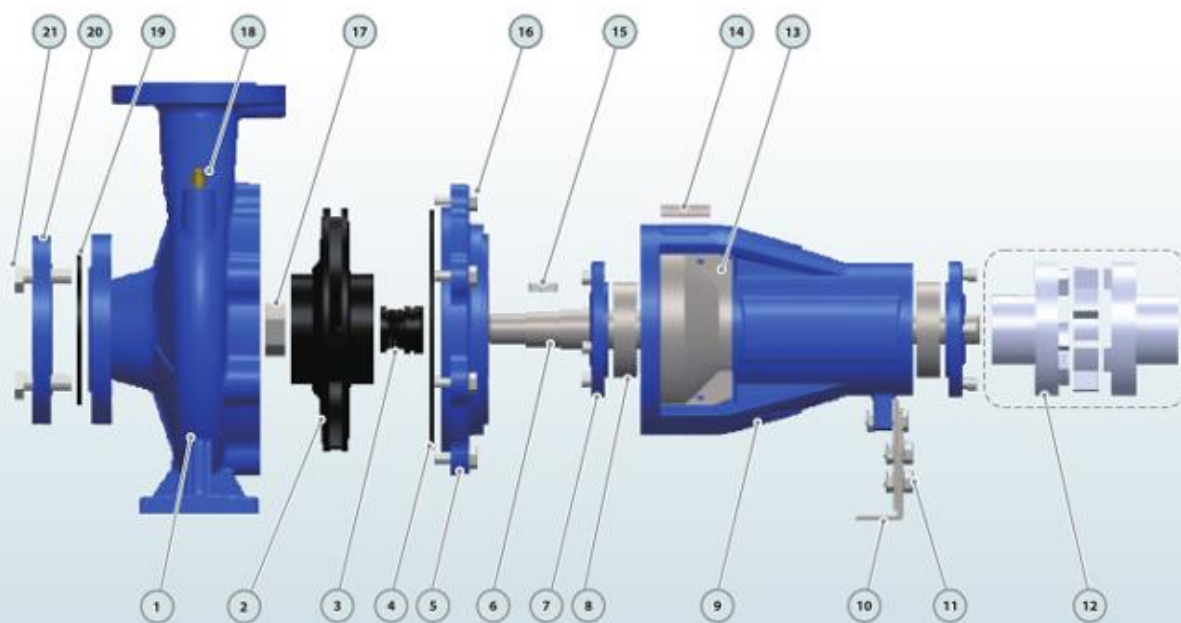

Material Description

DISCHAEGE SIZE	IMPELLER SIZE						
	125	160	200	250	250D	315	400
32	SS304	SS304	SS304	Cast iron	SS304		
40	Cast iron	Cast iron	Cast iron	Cast iron	/		
50	Cast iron	Cast iron	Cast iron	Cast iron	/		
65	Cast iron	Cast iron	Cast iron	Cast iron	/	Cast iron	
80	Cast iron	Cast iron	Cast iron	Cast iron	/	Cast iron	Cast iron
100		Cast iron	Cast iron	Cast iron	/	Cast iron	Cast iron
125			Cast iron	Cast iron	/	Cast iron	Cast iron
150			Cast iron	Cast iron	/	Cast iron	Cast iron
200				Cast iron	/	Cast iron	Cast iron
250					/	Cast iron	Cast iron

MATERIAL DESCRIPTION / DESCRIPCIÓN DE MATERIAL

No.	Description	Material	No.	Description	Material	No.	Description	Material
1	Pump Case	Cast iron	8	Bearing	Ball Bearing	15	Impeller Key	Iron
2	Impeller	SS304/Cast iron	9	Support Case	Cast iron	16	Connection Bolt	Steel
3	Mechanical Seal	SiC/Carbon/SS304	10	Support Foot	Iron	17	Impeller Nut	Galvanized Steel
4	O-ring	Rubber	11	Foot Bolt	Steel	18	Release Valve	Brass
5	Connection	Cast iron	12	Coupling(Optional)	Steel	19	Gasket	Rubber
6	Shaft	SS304/45# Steel	13	Case Cover	SS304	20	Counter Flange	Galvanized Cast iron

MODEL MODELO	Power Potencia		us gpm	Q=DELIVERY / CAUDAL													DN
	kw	hp		0 604 991 1374 1762 2145 2533 2916 3304 3687 4075 4564 5075 5586													
			l/min		0 2283 3750 5200 6667 8117 9583 11033 12500 13950 15417 17267 19200 21133												